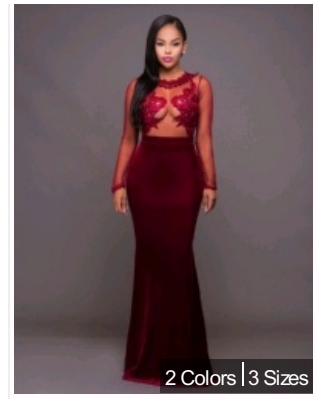

2 Colors | 3 Sizes

Mesh Red Lace Applique Velve...

$11.99/1pcs

R80368-2